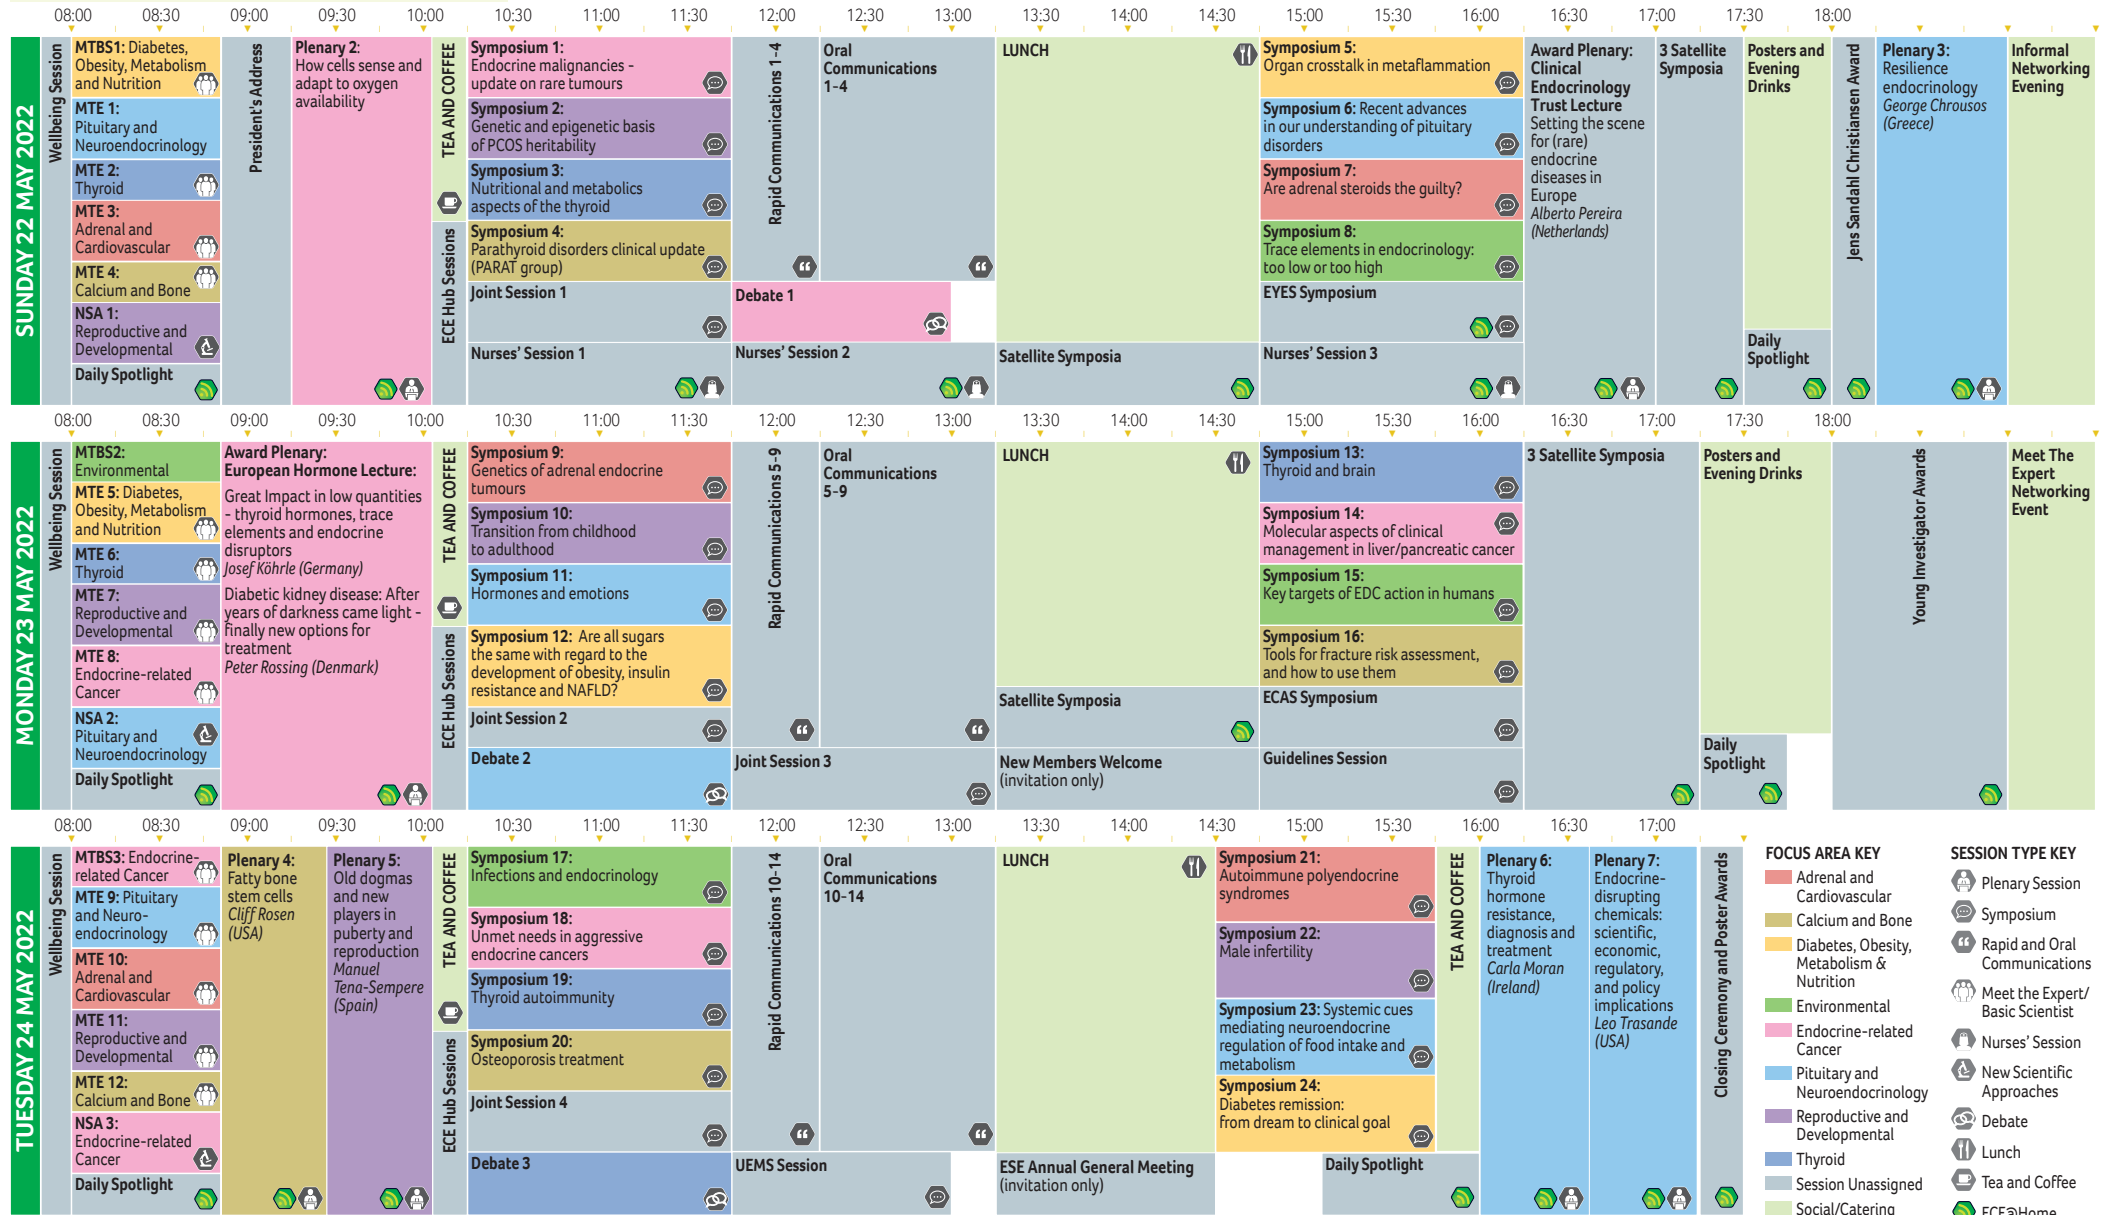

# PROGRAMME OVERVIEW

All times shown are in CEST - Central European Summer Time

Full programme available at [www.ese-hormones.org/ece-2022](http://www.ese-hormones.org/ece-2022)

Sessions marked will be live-streamed

All information in this scientific programme is correct at the time of going to print 13 October 2021. The congress organisers and ESE reserve the right to amend the times and speakers without notice.